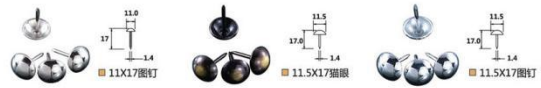

版权声明: 本图的所有产品只供参考, 部分属客户版权所有, 未经允许不得仿造, 本公司保留追究法律责任的权利。

50