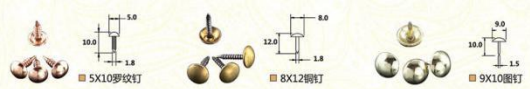

THUMB TACK SERIES

图钉 系列

版权声明: 本图的所有产品只供参考, 部分属客户版权所有, 未经允许不得仿造, 本公司保留追究法律责任的权利。

49

WWW.FS-JHF.COM