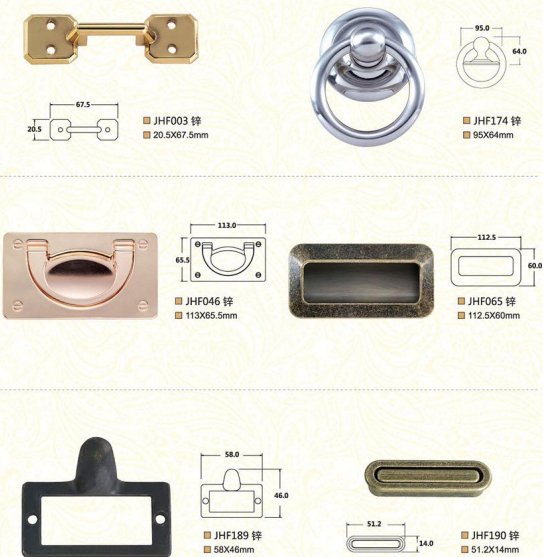

HANDLE SERIES

拉手系列

版权所有：本画册的所有产品只供参考，部分属客户版权所有，未经许可出售。对本册许可擅自使用者，本公司保留追究法律责任的权利。

21