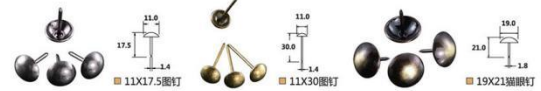

版权声明: 本图的所有产品只供参考, 部分属客户版权所有, 未经允许不得仿造, 本公司保留追究法律责任的权利。

50