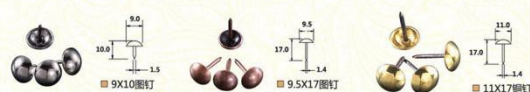

THUMB TACK SERIES

图钉 系列

版权声明: 本图的所有产品只供参考, 部分属客户版权所有, 未经允许不得仿造, 本公司保留追究法律责任的权利。

49

WWW.FS-JHF.COM